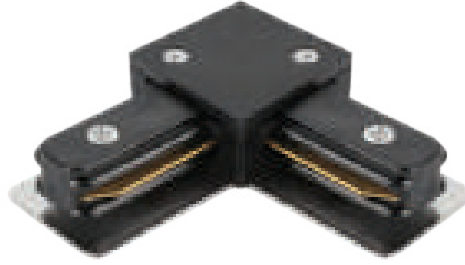

Monofaze 90° Dönüş / Monophased 90° Turn

ARM 905